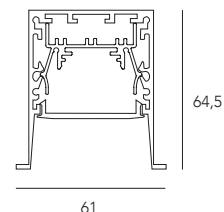

Profilo alluminio 65 x 61mm per montaggio ad incasso in battuta, completo di diffusore opale (efficienza 64%) o prismaticizzato trasparente (efficienza 92%), driver e strip esclusi. Diffusore arretrato, alimentazione remota.

Aluminum profile 65 x 61mm for recessed mounting trim complete with opal diffuser (efficiency 64%) or transparent prismatic (efficiency 92%), drivers and strips excluded. Retracted diffuser, remote power supply.

MX0_45

finiture: bianco.
finishing: white.

Sistema modulare per apparecchio singolo o file continue, realizzato in alluminio in versione minimal con diffusore arretrato, low contrast per luce generale con schermo opale, high contrast con diffusore prismaticizzato a luminanza controllata.

Modular system for single luminaire or continuous rows, made of aluminum in a minimal version with recessed low contrast diffuser for general light with opal screen, high contrast with prismatic diffuser with controlled luminance.

Diffusore - diffuser

opale | prismaticizzato
opal | prismatic