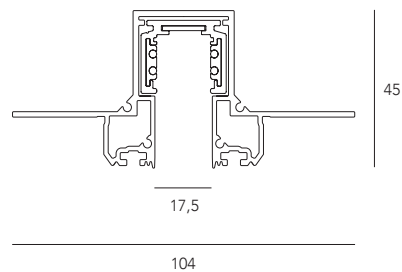

Recessed installation in the plasterboard.

The Design track introduces elements of absolute innovation in the offer of 48v systems, bringing to the technical solution decidedly new aesthetic and functional contents.

Orientabile 360°

Inclinabile 40°

Adjustable 360°

Inclinabile 40°

Technical info: pag. 399

Compatibilità | Compatibility

Lotus

Slim Track