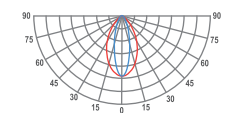

30° Lens
Grazing light

30° Lens + UGR
Comfort grazing light

Outdoor:

14° Lens
Grazing light

14° Lens + UGR
Comfort grazing light

Microprism
For comfort
general lighting

30° Lens
Grazing light

30° Lens + UGR
Comfort grazing light