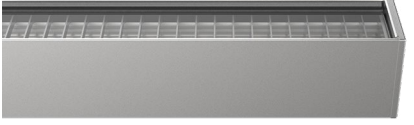

XS30

Ideal Decorative Lighting

XS30 is a linear lighting system that can be implemented as both standalone luminaires and as continuous lines of light. It is perfect for decorative lines of light, wall grazing, or as a wall washer. Also available fully encapsulated to IP67, for outdoor or wet area applications.

A multitude of luminaire and mounting options make XS30 an exceptionally versatile lighting solution. An unrivalled range of light source options includes; static white, tunable white, dual tunable white, RGB, RGB+W, achieving up to 6000 lm/m light output and up to 33 W/m. Available in white, grey and black powder coat finish, as standard.

Outdoor / Indoor

Emphasize architectural features of your building, highlight the walls in the office, illuminate artworks or living plants using the XS30 luminaire system.

By utilizing the vast customization options available for Venta luminaires, creating full-fledged professional lighting designs will be a breeze.

Housing colour

Painted black

Painted white

Anodized gray

Custom color – available on request

Luminaire types

Indoor

Continuous line possible for:
Indoor Microprism + White Optics,
Indoor Lens (+ Louvre optional)