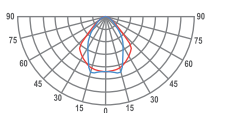

30° Lens
Grazing light

30° Lens + UGR
Comfort grazing light

Outdoor:

14° Lens
Grazing light

14° Lens + UGR
Comfort grazing light

Microprism
For comfort
general lighting

30° Lens
Grazing light

30° Lens + UGR
Comfort grazing light