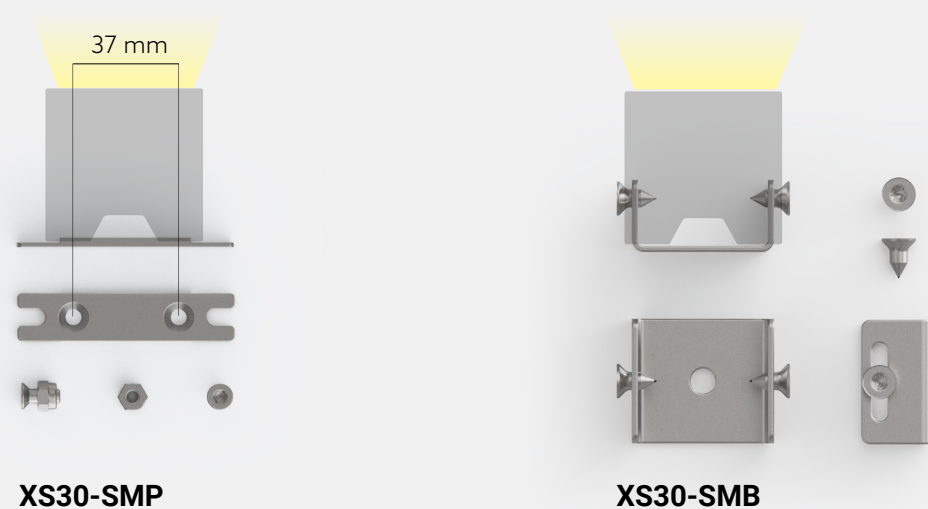

RGB: R (Red) G (Green) B (Blue)

RGBW: RGB+2700-6500K / Custom CCT
CRI80+ / CR90+ / CRI95+

Optics

Lens + Louvre / Lens / Microprism / Opal

Feed cable

Single lead cable per luminaire

Profile colour:

Painted black, Painted white, Anodized gray,
Custom color – available on request

Sizes and Dimensions

Fix rotation angle: up to 200°

Minimum length 500mm (19.68in) - maximum length - 3000mm (118.11in)

Mounting Brackets

XS30-SMP

XS30-SMB

Angle Brackets

XS30-AMB1

XS30-AMB2

XS30-AMB3

Mounting Options

Universal Adjustable Mounting

Our experts will support you in implementing XS30 into your project to achieve the best results.

There are several factors to consider for wall washing and grazing applications: height of the wall, mounting type, wall-to-luminaire distance, luminaire placement angle.