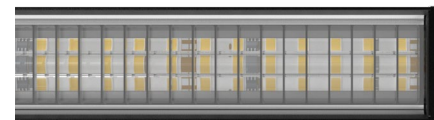

Lens + Louvre