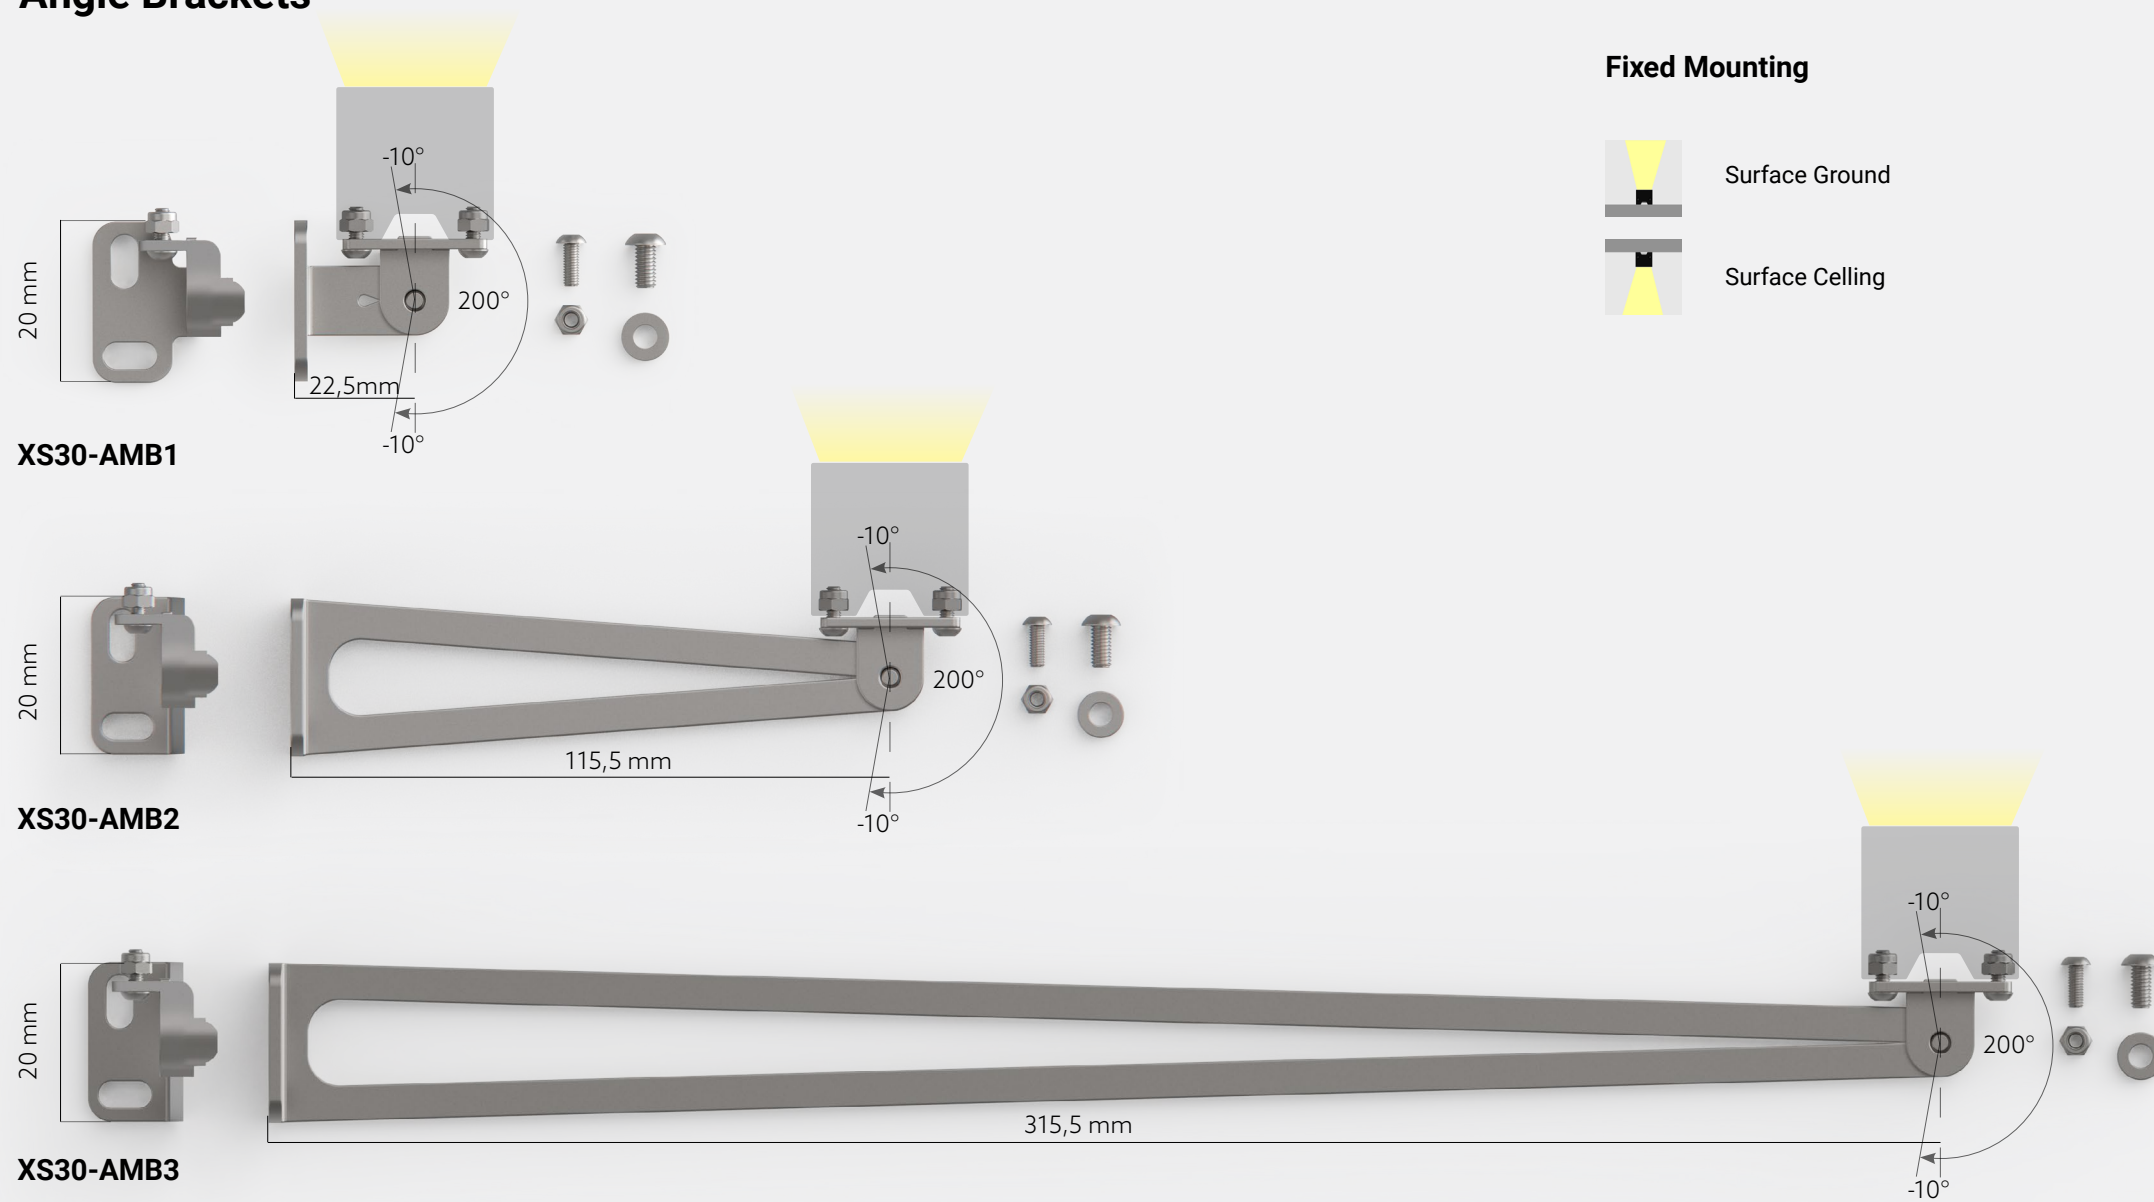

XS30

Ideal Decorative Lighting

XS30 is a linear lighting system that can be implemented as both standalone luminaires and as continuous lines of light. It is perfect for decorative lines of light, wall grazing, or as a wall washer. Also available fully encapsulated to IP67, for outdoor or wet area applications.

RGB: R (Red) G (Green) B (Blue)

RGBW: RGB+2700-6500K / Custom CCT
CRI80+ / CR90+ / CRI95+

Optics

Lens + Louvre / Lens / Microprism / Opal

Feed cable

Single lead cable per luminaire

Profile colour:

Painted black, Painted white, Anodized gray,
Custom color – available on request

Sizes and Dimensions

Fix rotation angle: up to 200°

Minimum length 500mm (19.68in) - maximum length - 3000mm (118.11in)

Mounting Brackets

XS30-SMP

XS30-SMB

Angle Brackets

XS30-AMB1

XS30-AMB2

XS30-AMB3

Mounting Options

Universal Adjustable Mounting

Our experts will support you in implementing XS30 into your project to achieve the best results.

There are several factors to consider for wall washing and grazing applications: height of the wall, mounting type, wall-to-luminaire distance, luminaire placement angle.