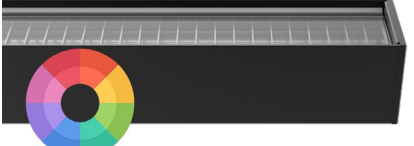

A multitude of luminaire and mounting options make XS30 an exceptionally versatile lighting solution. An unrivalled range of light source options includes; static white, tunable white, dual tunable white, RGB, RGB+W, achieving up to 6000 lm/m light output and up to 33 W/m. Available in white, grey and black powder coat finish, as standard.

Housing colour

Painted black

Painted white

Anodized gray

Custom color – available on request

Luminaire types

Indoor

Continuous line possible for:
Indoor Microprism + White Optics,
Indoor Lens (+ Louvre optional)