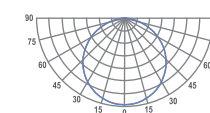

30° Lens
Grazing light

30° Lens + UGR
Comfort grazing light

Outdoor:

14° Lens
Grazing light

14° Lens + UGR
Comfort grazing light

Microprism
For comfort
general lighting

30° Lens
Grazing light

30° Lens + UGR
Comfort grazing light