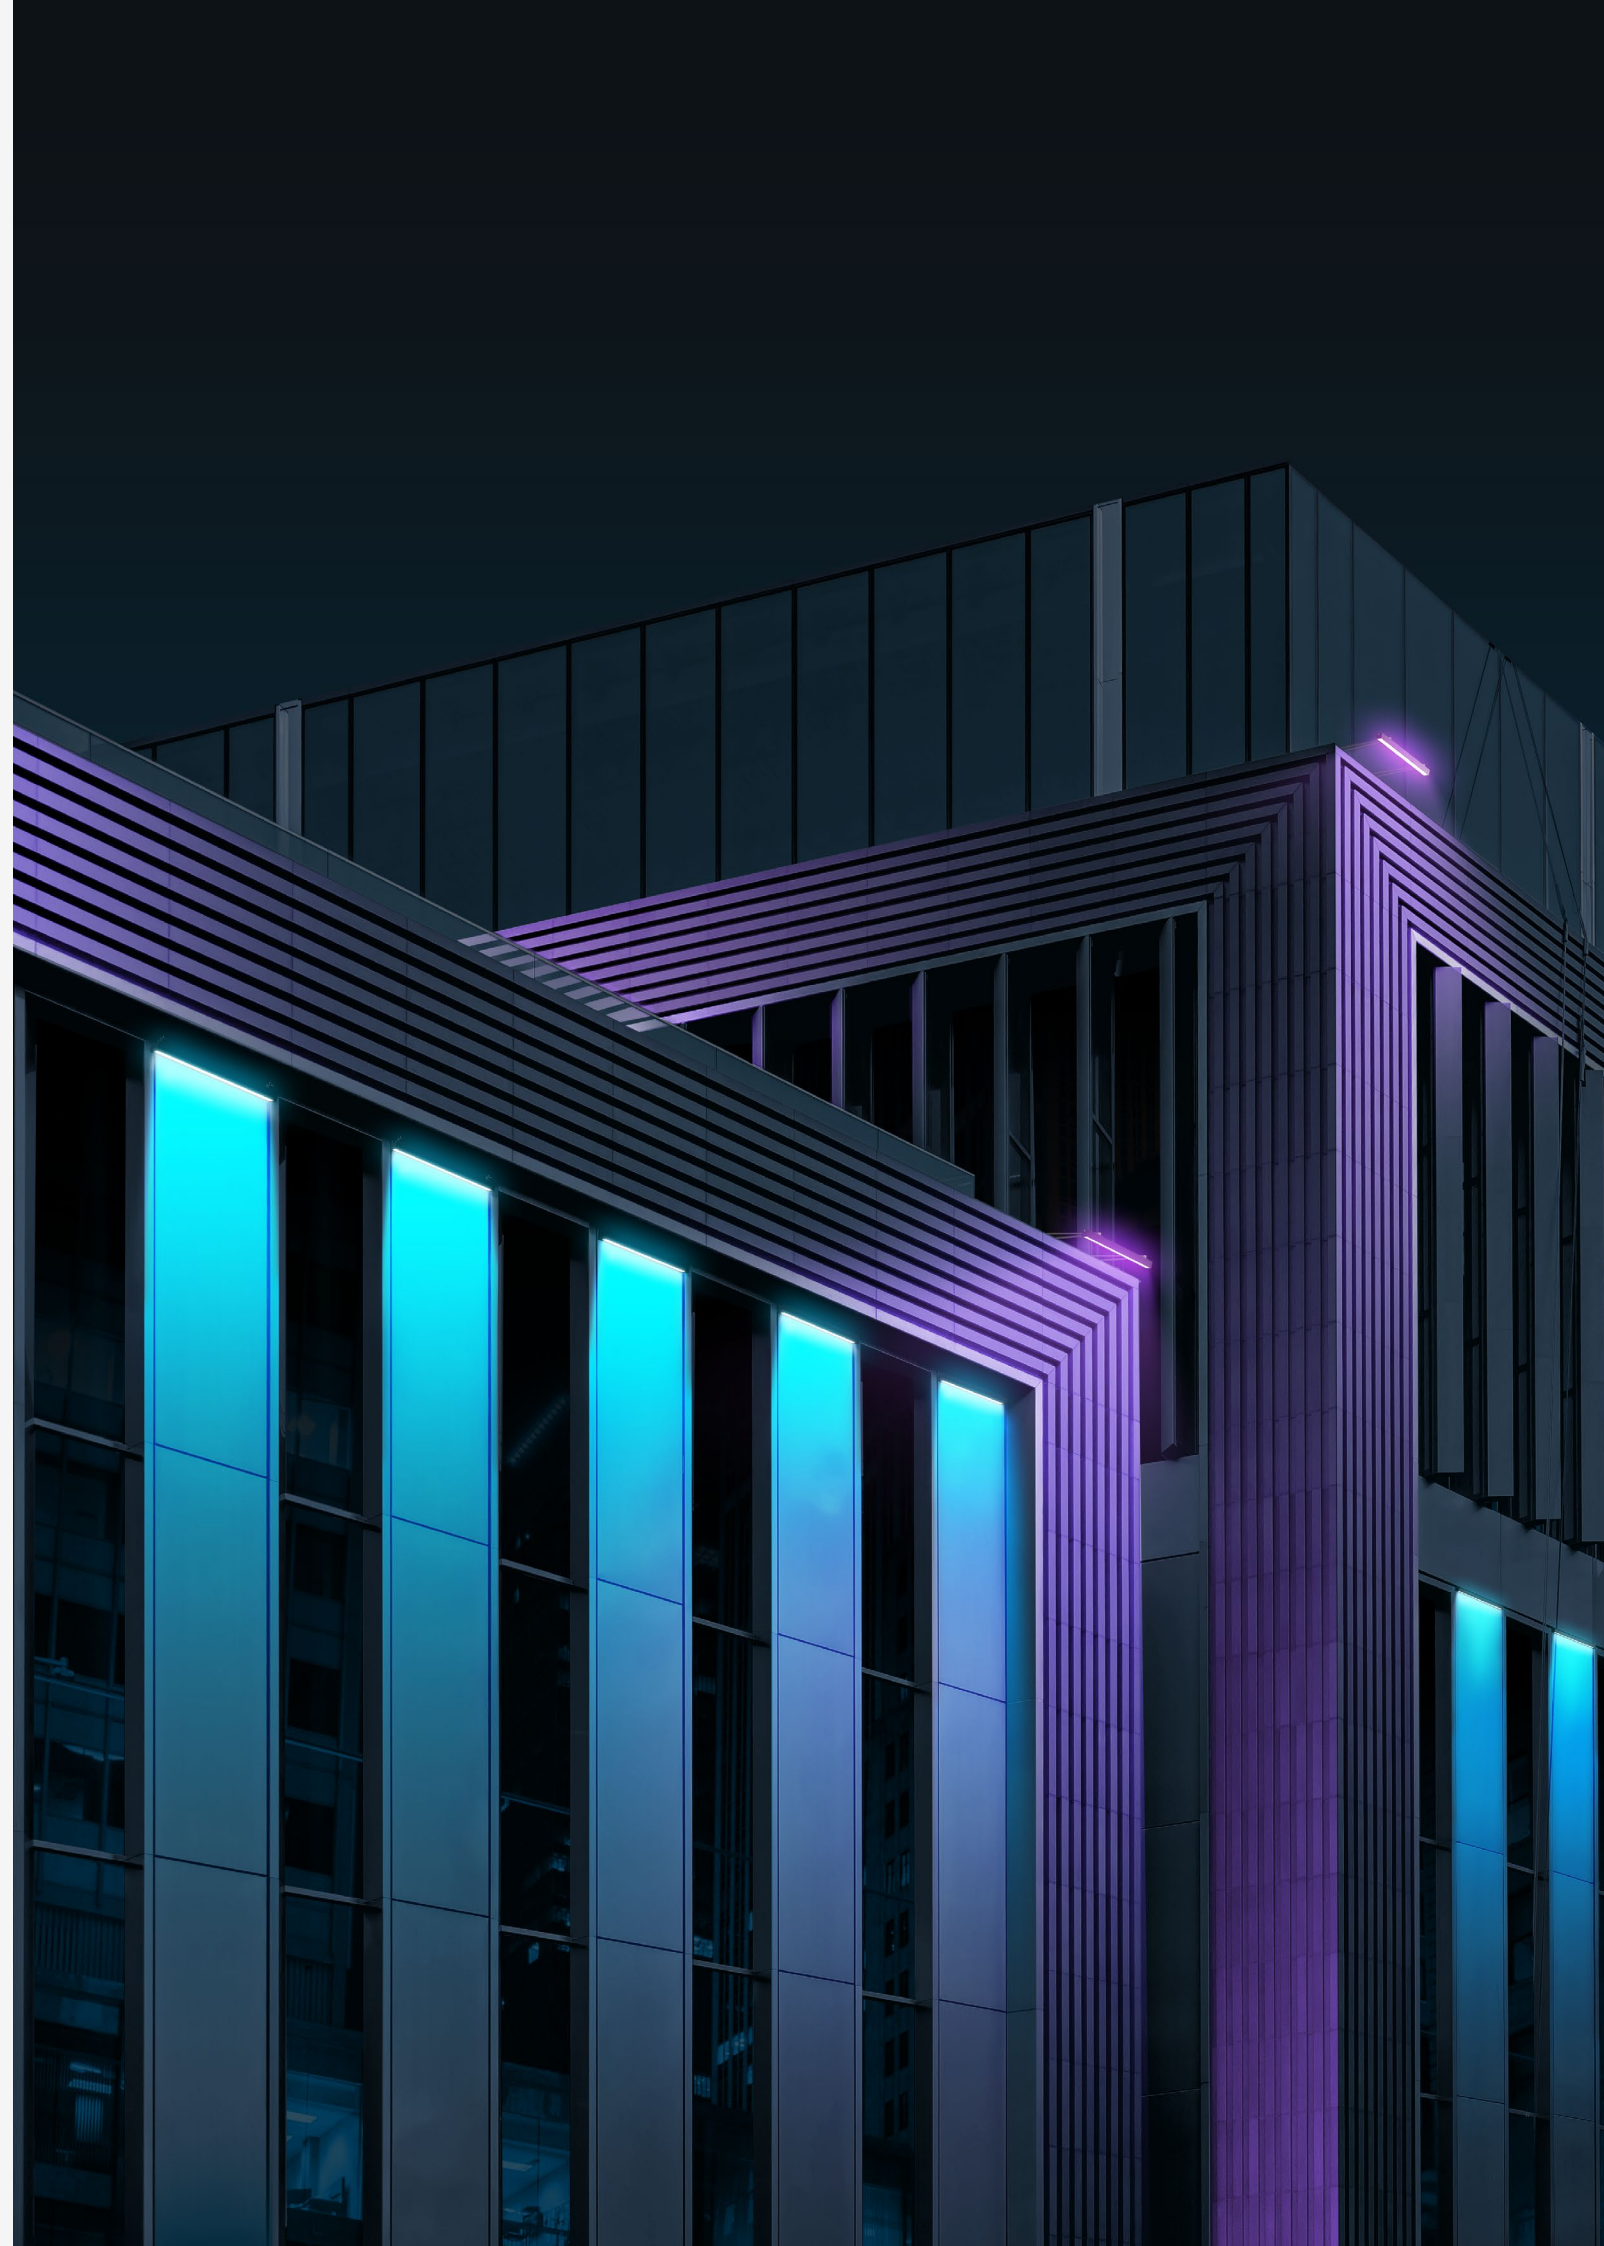

Fix rotation angle: up to 200°

Minimum length 500mm (19.68in) - maximum length - 3000mm (118.11in)