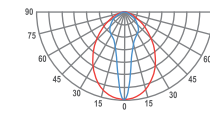

Photometrics

Indoor:

14° Lens
Grazing light