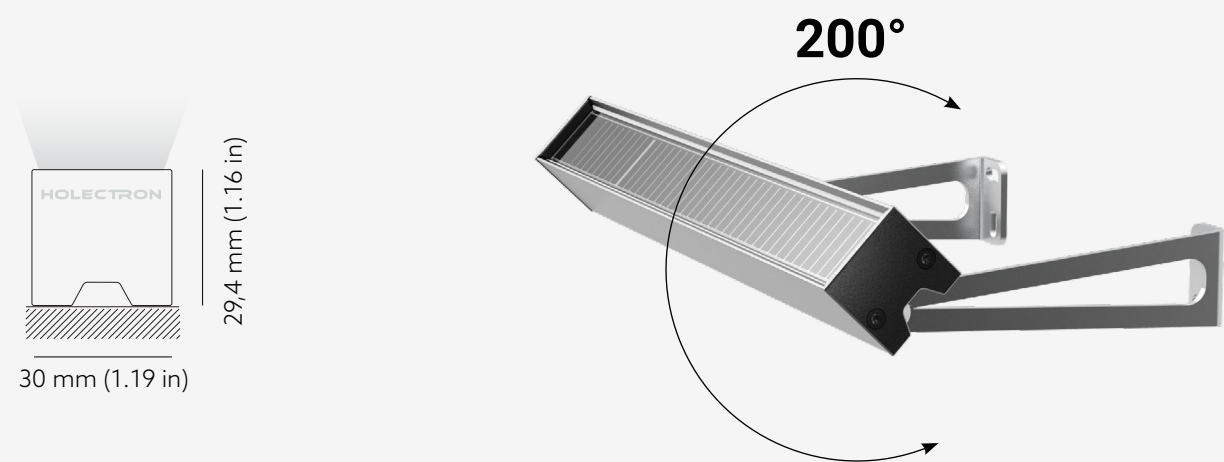

Sizes and Dimensions

Fix rotation angle: up to 200°

Minimum length 500mm (19.68in) - maximum length - 3000mm (118.11in)

Mounting Brackets

XS30-SMP

XS30-SMB

Angle Brackets

XS30-AMB1