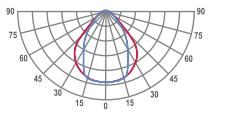

Microprism
For comfort
general lighting