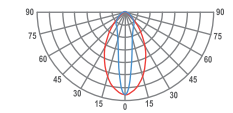

14° Lens + UGR
Comfort grazing light