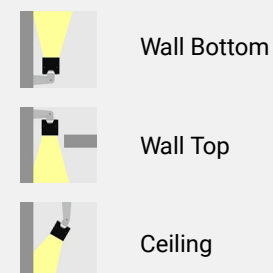

RGB: R (Red) G (Green) B (Blue)

RGBW: RGB+2700-6500K / Custom CCT
CRI80+ / CR90+ / CRI95+

Optics

Lens + Louvre / Lens / Microprism / Opal

Feed cable

Single lead cable per luminaire

Profile colour:

Painted black, Painted white, Anodized gray,
Custom color – available on request

Sizes and Dimensions

Fix rotation angle: up to 200°

Minimum length 500mm (19.68in) - maximum length - 3000mm (118.11in)

Mounting Brackets

XS30-SMP

XS30-SMB

Angle Brackets

XS30-AMB1

XS30-AMB2

XS30-AMB3

Mounting Options

Universal Adjustable Mounting

Our experts will support you in implementing XS30 into your project to achieve the best results.

There are several factors to consider for wall washing and grazing applications: height of the wall, mounting type, wall-to-luminaire distance, luminaire placement angle.