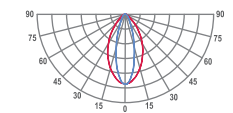

30° Lens
Grazing light

30° Lens + UGR
Comfort grazing light

Outdoor:

14° Lens
Grazing light

14° Lens + UGR
Comfort grazing light

Microprism
For comfort
general lighting

30° Lens
Grazing light

30° Lens + UGR
Comfort grazing light