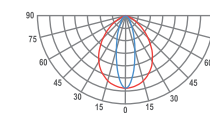

30° Lens
Grazing light

30° Lens + UGR
Comfort grazing light

Outdoor:

14° Lens
Grazing light

14° Lens + UGR
Comfort grazing light

Microprism
For comfort
general lighting

30° Lens
Grazing light

30° Lens + UGR
Comfort grazing light