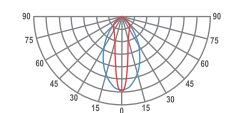

30° Lens
Grazing light

30° Lens + UGR
Comfort grazing light

Outdoor:

14° Lens
Grazing light

14° Lens + UGR
Comfort grazing light

Microprism
For comfort
general lighting

30° Lens
Grazing light

30° Lens + UGR
Comfort grazing light