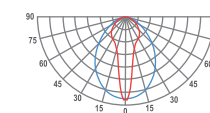

Fixed Mounting

Housing colour

- Painted white
- Painted Black
- Stainless steel 316

Photometrics

Indoor:

14° Lens
Grazing light

14° Lens + UGR
Comfort grazing light

Microprism
For comfort
general lighting

30° Lens
Grazing light

30° Lens + UGR
Comfort grazing light

Outdoor:

14° Lens
Grazing light

14° Lens + UGR
Comfort grazing light

Microprism
For comfort
general lighting

30° Lens
Grazing light

30° Lens + UGR
Comfort grazing light