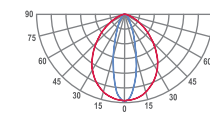

30° Lens
Grazing light

30° Lens + UGR
Comfort grazing light

Outdoor:

14° Lens
Grazing light

14° Lens + UGR
Comfort grazing light

Microprism
For comfort
general lighting

30° Lens
Grazing light

30° Lens + UGR
Comfort grazing light