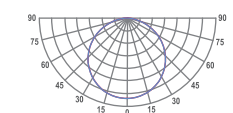

Opal
For continuous
light line effect